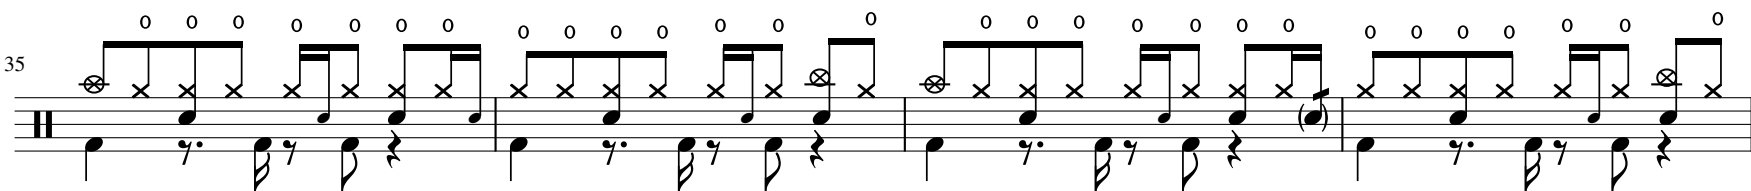

永遠の一瞬 (温情摇滚版)

看哦爱随风独家

陈老师

♩ = 76.5

2

39

Musical notation for measures 39-42. The top staff shows a melodic line with eighth notes and rests, some marked with 'x' and '0'. The bottom staff shows a bass line with eighth notes and rests. A double bar line is at the end of measure 42.

43

8

Musical notation for measure 43, consisting of a single horizontal line with a double bar line at the end.

51

Musical notation for measures 51-54. The top staff shows a melodic line with eighth notes and rests, some marked with 'x' and '0'. The bottom staff shows a bass line with eighth notes and rests. A double bar line is at the end of measure 54.

55

Musical notation for measures 55-58. The top staff shows a melodic line with eighth notes and rests, some marked with 'x' and '0'. The bottom staff shows a bass line with eighth notes and rests. A double bar line is at the end of measure 58.