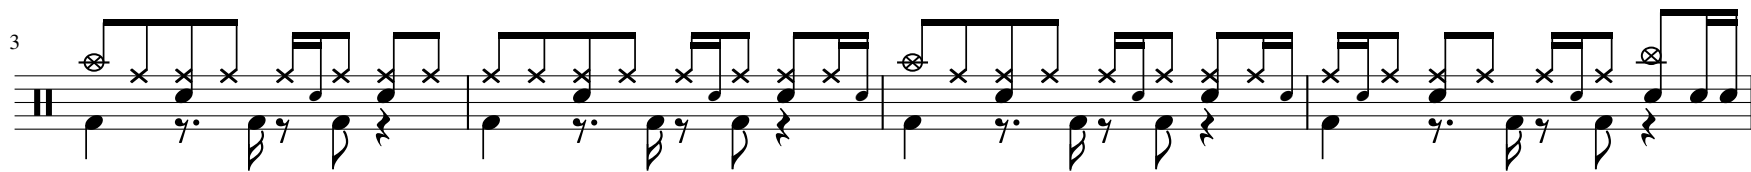

永遠の一瞬 (温情摇滚版)

看哦爱随风独家

陈老师

♩ = 76.5

2

39

Musical notation for measures 39-42. The top staff shows a melodic line with eighth notes and rests, some marked with 'x' and '0'. The bottom staff shows a bass line with eighth notes and rests. A double bar line is at the end of measure 42.

43

8

Musical notation for measure 43, consisting of a single horizontal line with a double bar line at the end.

51

Musical notation for measures 51-54. The top staff shows a melodic line with eighth notes and rests, some marked with 'x' and '0'. The bottom staff shows a bass line with eighth notes and rests. A double bar line is at the end of measure 54.

55

Musical notation for measures 55-58. The top staff shows a melodic line with eighth notes and rests, some marked with 'x' and '0'. The bottom staff shows a bass line with eighth notes and rests. A double bar line is at the end of measure 58.