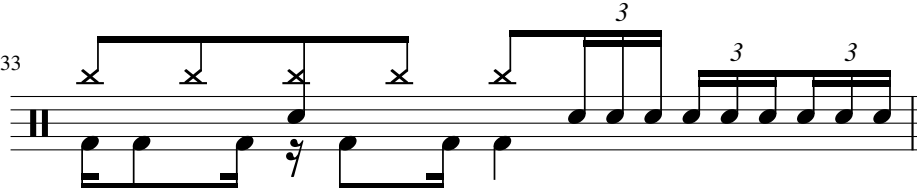

House On Fire

Sia

陈老师

♩ = 90

4

42

Musical notation for measures 42-45. Treble clef, key signature of one flat. Measure 42 starts with a circled cross symbol. Measures 43-45 contain triplets of eighth notes in the treble and bass staves.

46

Musical notation for measures 46-49. Treble clef, key signature of one flat. Measures 47-49 contain triplets of eighth notes in the treble and bass staves.

50

Musical notation for measures 50-53. Treble clef, key signature of one flat. Measures 50-53 contain sixteenth-note runs in the treble and bass staves.

54

Musical notation for measures 54-57. Treble clef, key signature of one flat. Measures 54-57 contain sixteenth-note runs in the treble and bass staves. Measure 57 ends with a circled cross symbol.

58

Musical notation for measures 58-61. Treble clef, key signature of one flat. Measures 59-61 contain triplets of eighth notes in the treble and bass staves.

62

Musical notation for measures 62-65. Treble clef, key signature of one flat. Measures 63-65 contain triplets of eighth notes in the treble and bass staves.

66

Musical notation for measures 66-67. Treble clef, key signature of one flat. Measure 66 is a whole rest. Measure 67 contains a circled cross symbol and a quarter note.