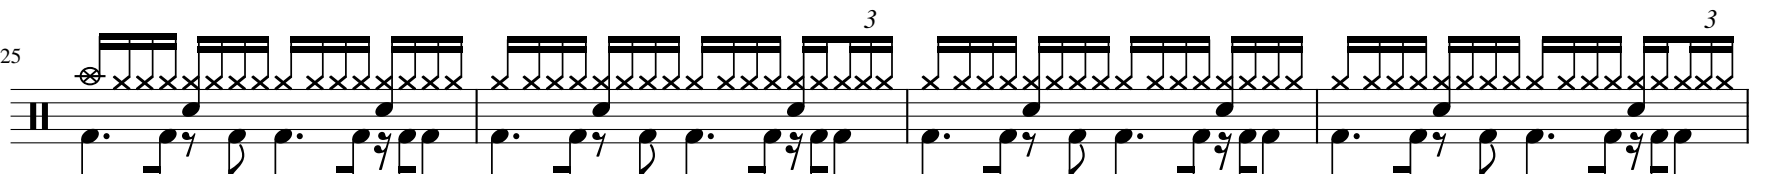

House On Fire

Sia

陈老师

♩ = 90

4

42

Musical notation for measures 42-45. Treble clef, key signature of one flat. Measure 42 starts with a circled cross symbol. Measures 43-45 contain triplets of eighth notes in the treble and bass staves.

46

Musical notation for measures 46-49. Treble clef, key signature of one flat. Measures 47-49 contain triplets of eighth notes in the treble and bass staves.

50

Musical notation for measures 50-53. Treble clef, key signature of one flat. Measures 50-53 contain sixteenth-note runs in the treble and bass staves.

54

Musical notation for measures 54-57. Treble clef, key signature of one flat. Measures 54-57 contain sixteenth-note runs in the treble and bass staves. Measure 57 ends with a circled cross symbol.

58

Musical notation for measures 58-61. Treble clef, key signature of one flat. Measures 59-61 contain triplets of eighth notes in the treble and bass staves.

62

Musical notation for measures 62-65. Treble clef, key signature of one flat. Measures 63-65 contain triplets of eighth notes in the treble and bass staves.

66

Musical notation for measures 66-67. Treble clef, key signature of one flat. Measure 66 is a whole rest. Measure 67 contains a circled cross symbol and a quarter note.