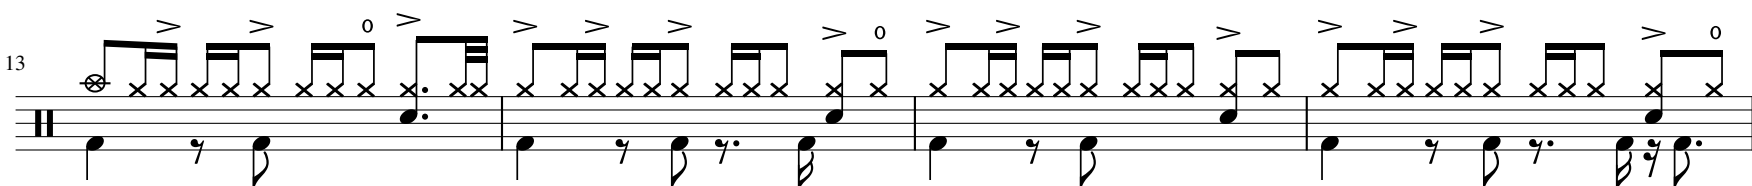

Fancy

CatCube乐队 & 念慈ParE

陈老师

♩ = 92

4

37

Musical staff 37: Treble clef, guitar-style notation with fret numbers (3, 0, 3, 0) and rhythmic patterns of eighth notes and quarter notes.

41

Musical staff 41: Treble clef, guitar-style notation with fret numbers (0) and rhythmic patterns of eighth notes and quarter notes.

45

Musical staff 45: Treble clef, guitar-style notation with fret numbers (3, 3, 3, 0, 0, 0) and rhythmic patterns of eighth notes and quarter notes.

49

Musical staff 49: Treble clef, guitar-style notation with fret numbers (3, 0, 3, 3, 3) and rhythmic patterns of eighth notes and quarter notes.

53

Musical staff 53: Treble clef, guitar-style notation with fret numbers (3, 0, 3, 0, 3, 0, 3, 0) and rhythmic patterns of eighth notes and quarter notes.

57

Musical staff 57: Treble clef, guitar-style notation with fret numbers (3, 0, 3, 3, 0, 3, 3, 3, 3, 0, 0, 3) and rhythmic patterns of eighth notes and quarter notes.

61

Musical staff 61: Treble clef, guitar-style notation with fret numbers (3, 0, 0, 3, 3, 0, 3, 0) and rhythmic patterns of eighth notes and quarter notes.