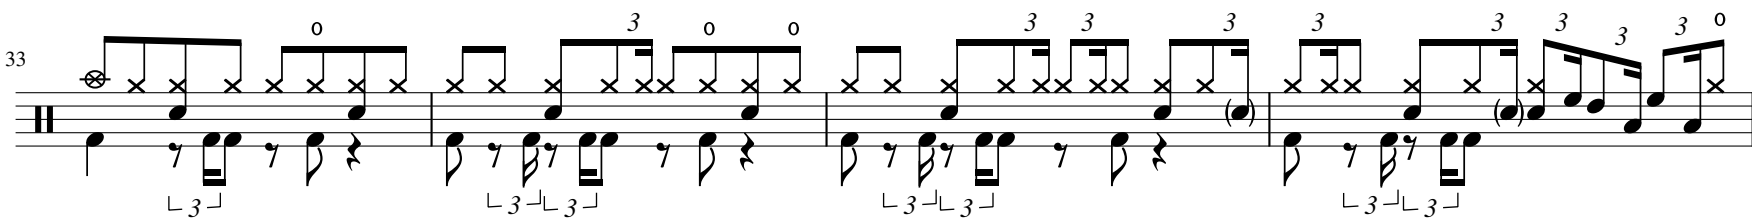

Fancy

CatCube乐队 & 念慈ParE

陈老师

♩ = 92

4

37

Musical staff 37: Treble clef, guitar-style notation with fret numbers (3, 0, 3, 0) and rhythmic patterns of eighth notes and quarter notes.

41

Musical staff 41: Treble clef, guitar-style notation with fret numbers (0) and rhythmic patterns of eighth notes and quarter notes.

45

Musical staff 45: Treble clef, guitar-style notation with fret numbers (3, 3, 3, 0, 0, 0) and rhythmic patterns of eighth notes and quarter notes.

49

Musical staff 49: Treble clef, guitar-style notation with fret numbers (3, 0, 3, 3, 3) and rhythmic patterns of eighth notes and quarter notes.

53

Musical staff 53: Treble clef, guitar-style notation with fret numbers (3, 0, 3, 0, 3, 0, 3, 0) and rhythmic patterns of eighth notes and quarter notes.

65

Musical staff 65: Treble clef, guitar-style notation with fret numbers (0, 0, 3, 0, 0, 3, 0, 0, 3, 0, 0, 6) and rhythmic patterns of eighth notes and quarter notes.

69

Musical staff 69: Treble clef, guitar-style notation with fret numbers (3, 0, 0, 0, 3, 0, 0, 0, 0) and rhythmic patterns of eighth notes and quarter notes.