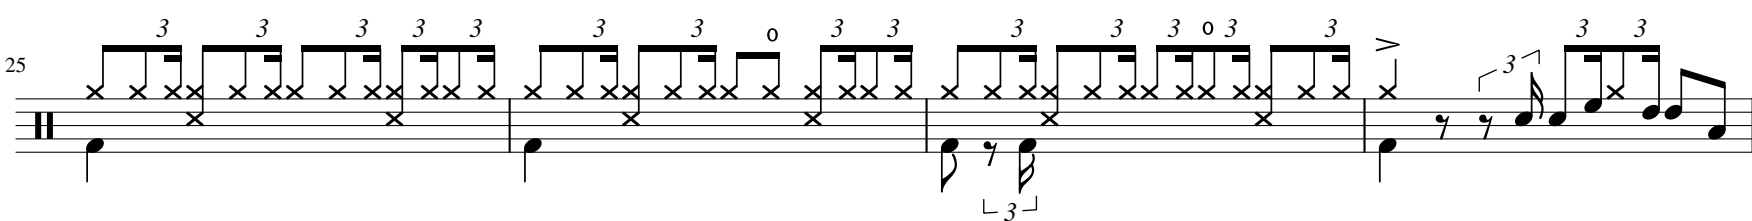

Fancy

CatCube乐队 & 念慈ParE

陈老师

♩ = 92

4

37

Musical staff 37: Treble clef, guitar-style notation with fret numbers (3, 0, 3, 0) and rhythmic patterns of eighth notes and quarter notes.

41

Musical staff 41: Treble clef, guitar-style notation with fret numbers (0) and rhythmic patterns of eighth notes and quarter notes.

45

Musical staff 45: Treble clef, guitar-style notation with fret numbers (3, 3, 3, 0, 0, 0) and rhythmic patterns of eighth notes and quarter notes.

49

Musical staff 49: Treble clef, guitar-style notation with fret numbers (3, 0, 3, 3, 3) and rhythmic patterns of eighth notes and quarter notes.

53

Musical staff 53: Treble clef, guitar-style notation with fret numbers (3, 0, 3, 0, 3, 0, 3, 0) and rhythmic patterns of eighth notes and quarter notes.

57

Musical staff 57: Treble clef, guitar-style notation with fret numbers (3, 0, 3, 3, 0, 3, 3, 3, 3, 0, 0, 3) and rhythmic patterns of eighth notes and quarter notes.

61

Musical staff 61: Treble clef, guitar-style notation with fret numbers (3, 0, 0, 3, 3, 0, 3, 0) and rhythmic patterns of eighth notes and quarter notes.