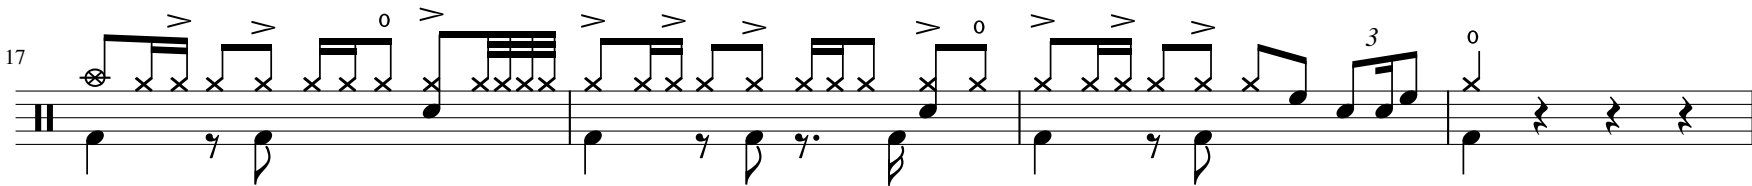

Fancy

CatCube乐队 & 念慈ParE

陈老师

♩ = 92

4

37

Musical staff 37: Treble clef, guitar-style notation with fret numbers (3, 0, 3, 0) and rhythmic patterns of eighth notes and quarter notes.

41

Musical staff 41: Treble clef, guitar-style notation with fret numbers (0) and rhythmic patterns of eighth notes and quarter notes.

45

Musical staff 45: Treble clef, guitar-style notation with fret numbers (3, 3, 3, 0, 0, 0) and rhythmic patterns of eighth notes and quarter notes.

49

Musical staff 49: Treble clef, guitar-style notation with fret numbers (3, 0, 3, 3, 3) and rhythmic patterns of eighth notes and quarter notes.

53

Musical staff 53: Treble clef, guitar-style notation with fret numbers (3, 0, 3, 0, 3, 0, 3, 0) and rhythmic patterns of eighth notes and quarter notes.