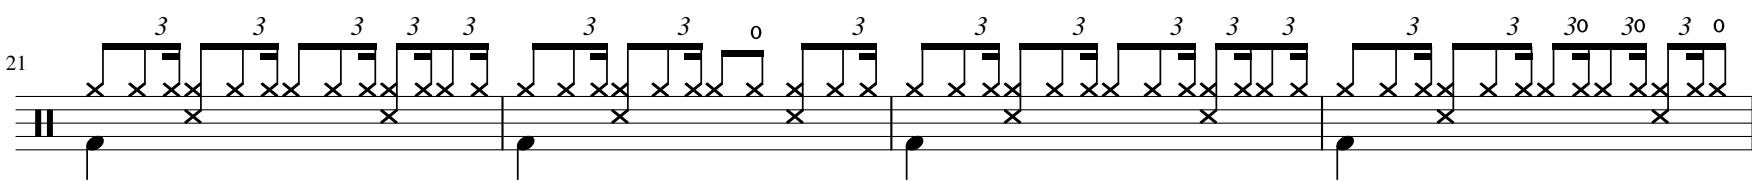

Fancy

CatCube乐队 & 念慈ParE

陈老师

♩ = 92

4

37

Musical staff 37: Treble clef, guitar-style notation with fret numbers (3, 0, 3, 0) and rhythmic patterns of eighth notes and quarter notes.

41

Musical staff 41: Treble clef, guitar-style notation with fret numbers (0) and rhythmic patterns of eighth notes and quarter notes.

45

Musical staff 45: Treble clef, guitar-style notation with fret numbers (3, 3, 3, 0, 0, 0) and rhythmic patterns of eighth notes and quarter notes.

49

Musical staff 49: Treble clef, guitar-style notation with fret numbers (3, 0, 3, 3, 3) and rhythmic patterns of eighth notes and quarter notes.

53

Musical staff 53: Treble clef, guitar-style notation with fret numbers (3, 0, 3, 0, 3, 0, 3, 0) and rhythmic patterns of eighth notes and quarter notes.

65

Musical staff 65: Treble clef, guitar-style notation with fret numbers (0, 0, 3, 0, 0, 3, 0, 0, 3, 0, 0, 6) and rhythmic patterns of eighth notes and quarter notes.

69

Musical staff 69: Treble clef, guitar-style notation with fret numbers (3, 0, 0, 0, 3, 0, 0, 0, 0) and rhythmic patterns of eighth notes and quarter notes.