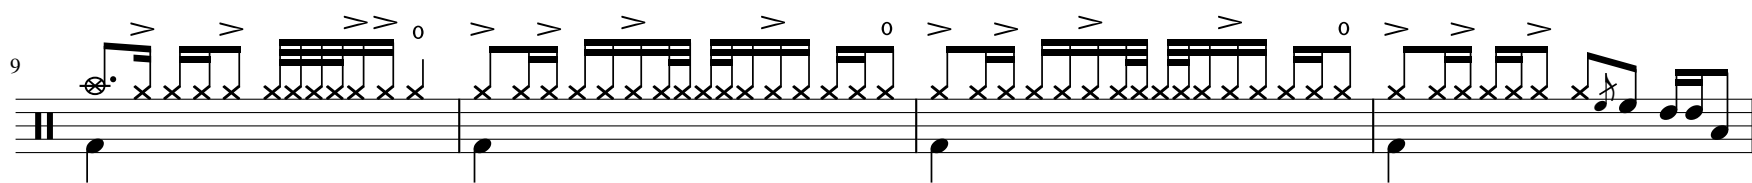

Fancy

CatCube乐队 & 念慈ParE

陈老师

♩ = 92

4

37

Musical staff 37: Treble clef, guitar-style notation with fret numbers (3, 0, 3, 0) and rhythmic patterns of eighth notes and quarter notes.

41

Musical staff 41: Treble clef, guitar-style notation with fret numbers (0) and rhythmic patterns of eighth notes and quarter notes.

45

Musical staff 45: Treble clef, guitar-style notation with fret numbers (3, 3, 3, 0, 0, 0) and rhythmic patterns of eighth notes and quarter notes.

49

Musical staff 49: Treble clef, guitar-style notation with fret numbers (3, 0, 3, 3, 3) and rhythmic patterns of eighth notes and quarter notes.

53

Musical staff 53: Treble clef, guitar-style notation with fret numbers (3, 0, 3, 0, 3, 0, 3, 0) and rhythmic patterns of eighth notes and quarter notes.

65

Musical staff 65: Treble clef, guitar-style notation with fret numbers (0, 0, 3, 0, 0, 3, 0, 0, 3, 0, 0, 6) and rhythmic patterns of eighth notes and quarter notes.

69

Musical staff 69: Treble clef, guitar-style notation with fret numbers (3, 0, 0, 0, 3, 0, 0, 0, 0) and rhythmic patterns of eighth notes and quarter notes.