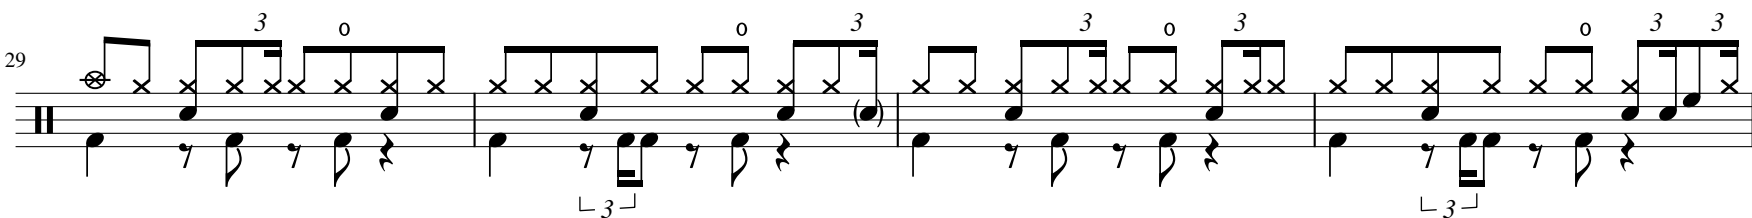

Fancy

CatCube乐队 & 念慈ParE

陈老师

♩ = 92

4

37

Musical staff 37: Treble clef, guitar-style notation with fret numbers (3, 0, 3, 0) and rhythmic patterns of eighth notes and quarter notes.

41

Musical staff 41: Treble clef, guitar-style notation with fret numbers (0) and rhythmic patterns of eighth notes and quarter notes.

45

Musical staff 45: Treble clef, guitar-style notation with fret numbers (3, 3, 3, 0, 0, 0) and rhythmic patterns of eighth notes and quarter notes.

49

Musical staff 49: Treble clef, guitar-style notation with fret numbers (3, 0, 3, 3, 3) and rhythmic patterns of eighth notes and quarter notes.

53

Musical staff 53: Treble clef, guitar-style notation with fret numbers (3, 0, 3, 0, 3, 0, 3, 0) and rhythmic patterns of eighth notes and quarter notes.

65

Musical staff 65: Treble clef, guitar-style notation with fret numbers (0, 0, 3, 0, 0, 3, 0, 0, 3, 0, 0, 6) and rhythmic patterns of eighth notes and quarter notes.

69

Musical staff 69: Treble clef, guitar-style notation with fret numbers (3, 0, 0, 0, 3, 0, 0, 0, 0) and rhythmic patterns of eighth notes and quarter notes.