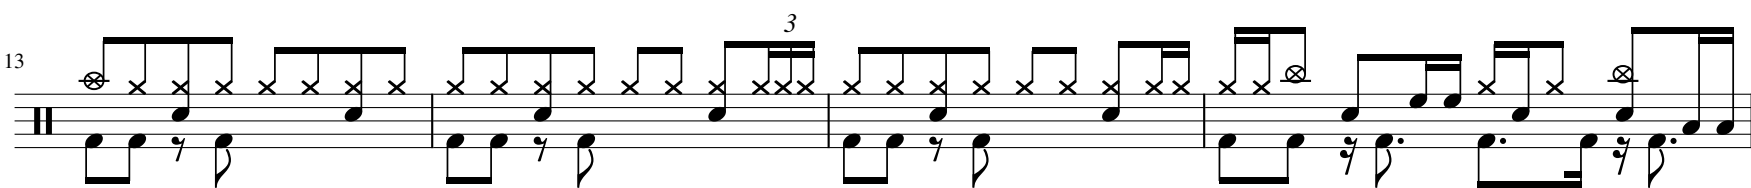

Bones (燃向改编版)

Imagine Dragons

陈老师

♩ = 114

8

41

Musical notation for measures 41-44. The top staff contains guitar-specific notation with circles and crosses, and the bottom staff contains a bass line with rhythmic notation.

45

11

Musical notation for measures 45-46. Measure 45 is a whole rest. Measure 46 has a few notes.

57

Musical notation for measures 57-60. The top staff contains guitar-specific notation with circles and crosses, and the bottom staff contains a bass line with rhythmic notation.

61

Musical notation for measures 61-64. The top staff contains guitar-specific notation with circles and crosses, and the bottom staff contains a bass line with rhythmic notation.

65

Musical notation for measures 65-68. The top staff contains guitar-specific notation with circles and crosses, and the bottom staff contains a bass line with rhythmic notation.

69

Musical notation for measures 69-72. The top staff contains guitar-specific notation with circles and crosses, and the bottom staff contains a bass line with rhythmic notation.