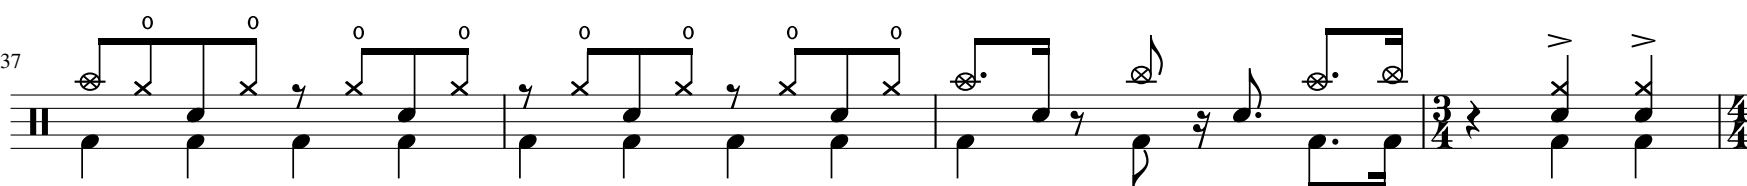

烦恼中起舞

Supper Moment

陈老师

♩ = 122.5

4