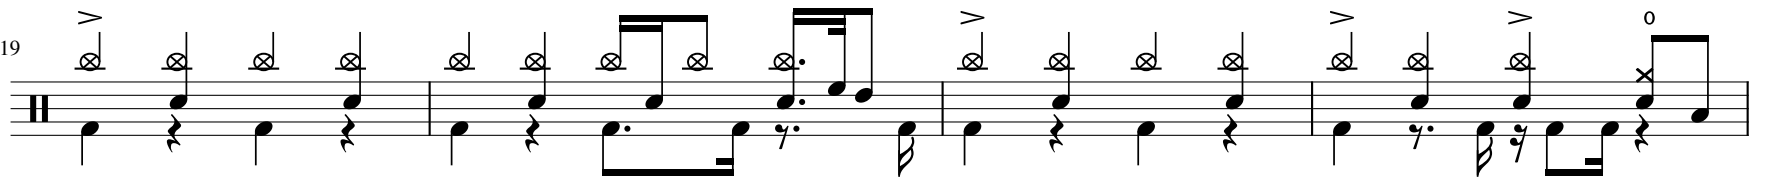

多想再见你一面 (Live)

草东没有派对

陈老师

♩ = 69

♩ = 138

43

Musical notation for measures 43-46. The system consists of two staves. The upper staff features a sequence of eighth-note chords, each with a circled '0' above it, indicating an open string. The lower staff provides a bass line with quarter notes. The music concludes with a double bar line.

47

Musical notation for measures 47-50. The system consists of two staves. The upper staff features a sequence of eighth-note chords, each with a circled '0' above it, indicating an open string. The lower staff provides a bass line with quarter notes. The music concludes with a double bar line.

51

Musical notation for measures 51-54. The system consists of two staves. The upper staff features a sequence of eighth-note chords, each with a circled '0' above it, indicating an open string. The lower staff provides a bass line with quarter notes. The music concludes with a double bar line.

55

Musical notation for measures 55-58. The system consists of two staves. The upper staff features a sequence of eighth-note chords, each with a circled '0' above it, indicating an open string. The lower staff provides a bass line with quarter notes. The music concludes with a double bar line.