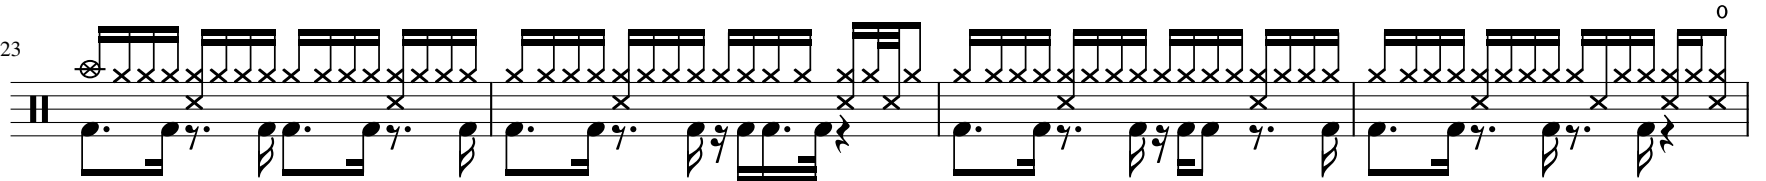

多想再见你一面 (Live)

草东没有派对

陈老师

♩ = 69

♩ = 138

43

Musical notation for measures 43-46. The system consists of two staves. The upper staff features a sequence of eighth-note chords, each with a circled '0' above it, indicating an open string. The lower staff provides a bass line with quarter notes. The music concludes with a double bar line.

47

Musical notation for measures 47-50. The system consists of two staves. The upper staff features a sequence of eighth-note chords, each with a circled '0' above it, indicating an open string. The lower staff provides a bass line with quarter notes. The music concludes with a double bar line.

51

Musical notation for measures 51-54. The system consists of two staves. The upper staff features a sequence of eighth-note chords, each with a circled '0' above it, indicating an open string. The lower staff provides a bass line with quarter notes. The music concludes with a double bar line.

55

Musical notation for measures 55-58. The system consists of two staves. The upper staff features a sequence of eighth-note chords, each with a circled '0' above it, indicating an open string. The lower staff provides a bass line with quarter notes. The music concludes with a double bar line.