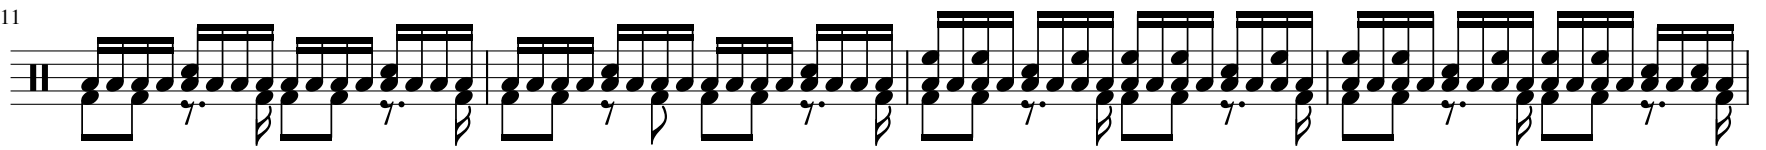

多想再见你一面 (Live)

草东没有派对

陈老师

♩ = 69

♩ = 138

43

Musical notation for measures 43-46. The system consists of two staves. The upper staff features a sequence of eighth-note chords, each with a circled '0' above it, indicating an open string. The lower staff provides a bass line with quarter notes. The music concludes with a double bar line.

47

Musical notation for measures 47-50. The system consists of two staves. The upper staff features a sequence of eighth-note chords, each with a circled '0' above it, indicating an open string. The lower staff provides a bass line with quarter notes. The music concludes with a double bar line.

51

Musical notation for measures 51-54. The system consists of two staves. The upper staff features a sequence of eighth-note chords, each with a circled '0' above it, indicating an open string. The lower staff provides a bass line with quarter notes. The music concludes with a double bar line.

55

Musical notation for measures 55-58. The system consists of two staves. The upper staff features a sequence of eighth-note chords, each with a circled '0' above it, indicating an open string. The lower staff provides a bass line with quarter notes. The music concludes with a double bar line.