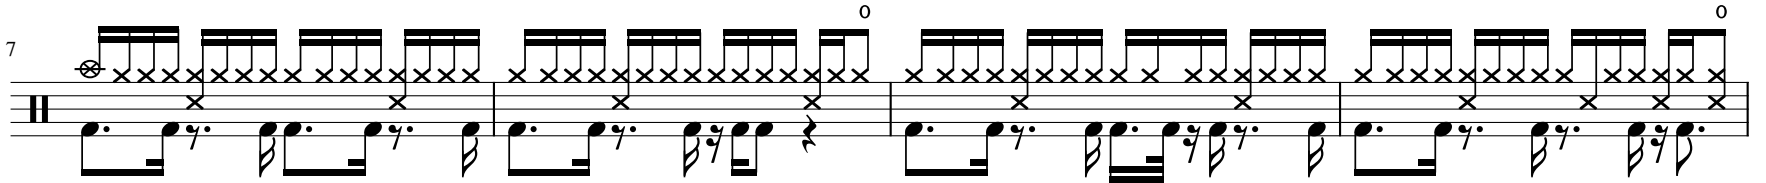

多想再见你一面 (Live)

草东没有派对

陈老师

♩ = 69

♩ = 138

43

Musical notation for measures 43-46. The system consists of two staves. The upper staff features a sequence of eighth-note chords, each with a circled '0' above it, indicating an open string. The lower staff provides a bass line with quarter notes. The music concludes with a double bar line.

47

Musical notation for measures 47-50. The system consists of two staves. The upper staff features a sequence of eighth-note chords, each with a circled '0' above it, indicating an open string. The lower staff provides a bass line with quarter notes. The music concludes with a double bar line.

51

Musical notation for measures 51-54. The system consists of two staves. The upper staff features a sequence of eighth-note chords, each with a circled '0' above it, indicating an open string. The lower staff provides a bass line with quarter notes. The music concludes with a double bar line.

55

Musical notation for measures 55-58. The system consists of two staves. The upper staff features a sequence of eighth-note chords, each with a circled '0' above it, indicating an open string. The lower staff provides a bass line with quarter notes. The music concludes with a double bar line.