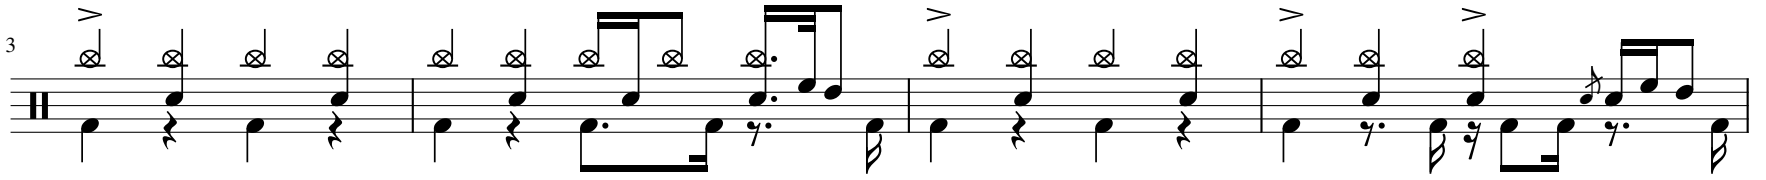

多想再见你一面 (Live)

草东没有派对

陈老师

♩ = 69

♩ = 138

43

Musical notation for measures 43-46. The system consists of two staves. The upper staff features a sequence of eighth-note chords, each with a circled '0' above it, indicating an open string. The lower staff provides a bass line with quarter notes. The music concludes with a double bar line.

47

Musical notation for measures 47-50. The system consists of two staves. The upper staff features a sequence of eighth-note chords, each with a circled '0' above it, indicating an open string. The lower staff provides a bass line with quarter notes. The music concludes with a double bar line.

51

Musical notation for measures 51-54. The system consists of two staves. The upper staff features a sequence of eighth-note chords, each with a circled '0' above it, indicating an open string. The lower staff provides a bass line with quarter notes. The music concludes with a double bar line.

55

Musical notation for measures 55-58. The system consists of two staves. The upper staff features a sequence of eighth-note chords, each with a circled '0' above it, indicating an open string. The lower staff provides a bass line with quarter notes. The music concludes with a double bar line.