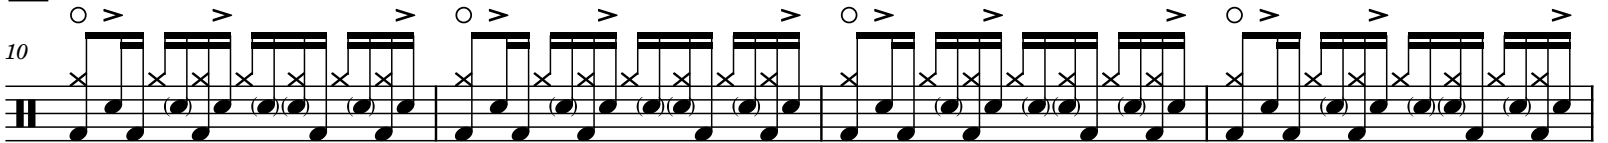

Chick's Pain

《Robojazz》

Tabbed by 墨"音

♩ = 130

Intro

A

Re-Intro

B