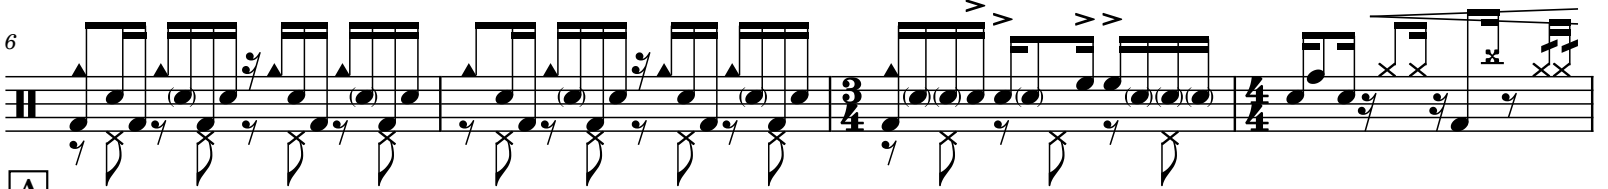

Chick's Pain

《Robojazz》

Tabbed by 墨"音

♩ = 130

Intro

A

Re-Intro

B