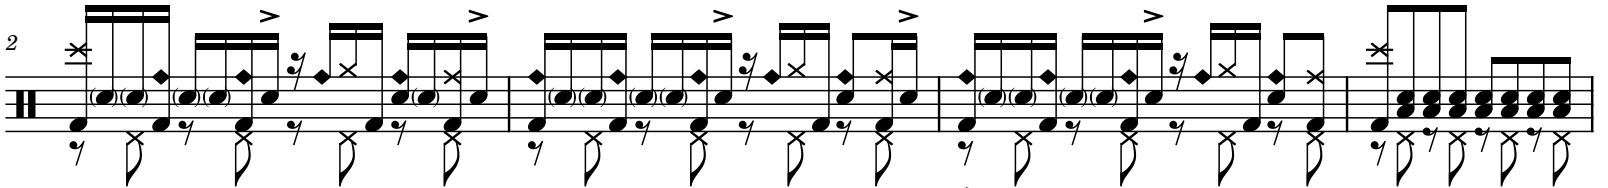

Chick's Pain

《Robojazz》

Tabbed by 墨"音

♩ = 130

Intro

A

Re-Intro

B