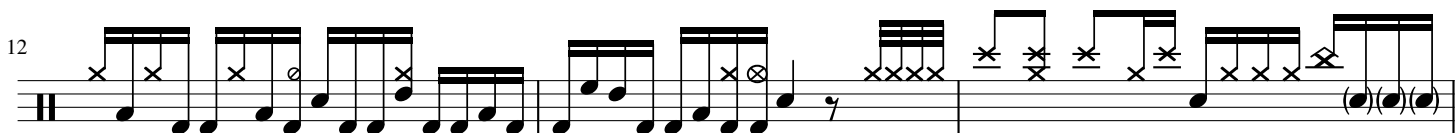

“evolving currents”

制谱：阿嵩鼓谱

♩ = 148

33

36

37

41

43