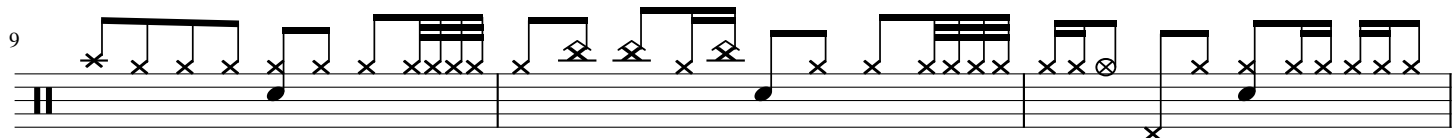

“evolving currents”

制谱：阿嵩鼓谱

♩ = 148

33

36

37

41

43