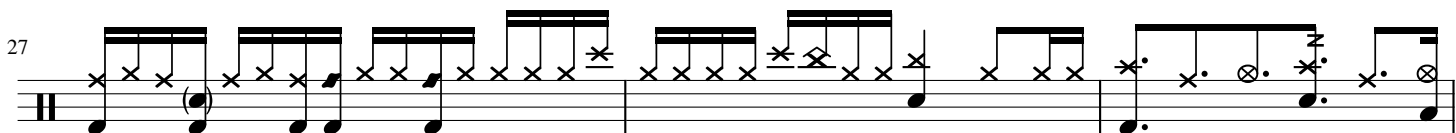

“evolving currents”

制谱：阿嵩鼓谱

♩ = 148

33

36

37

41

43