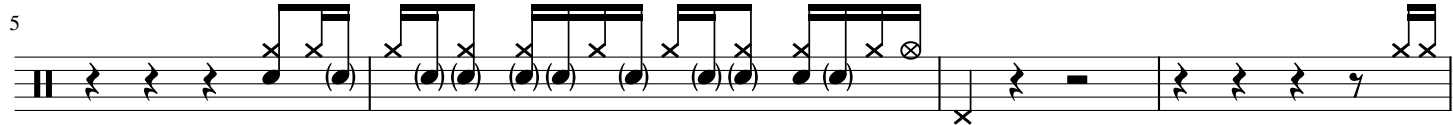

“evolving currents”

制谱：阿嵩鼓谱

♩ = 148

33

36

37

41

43